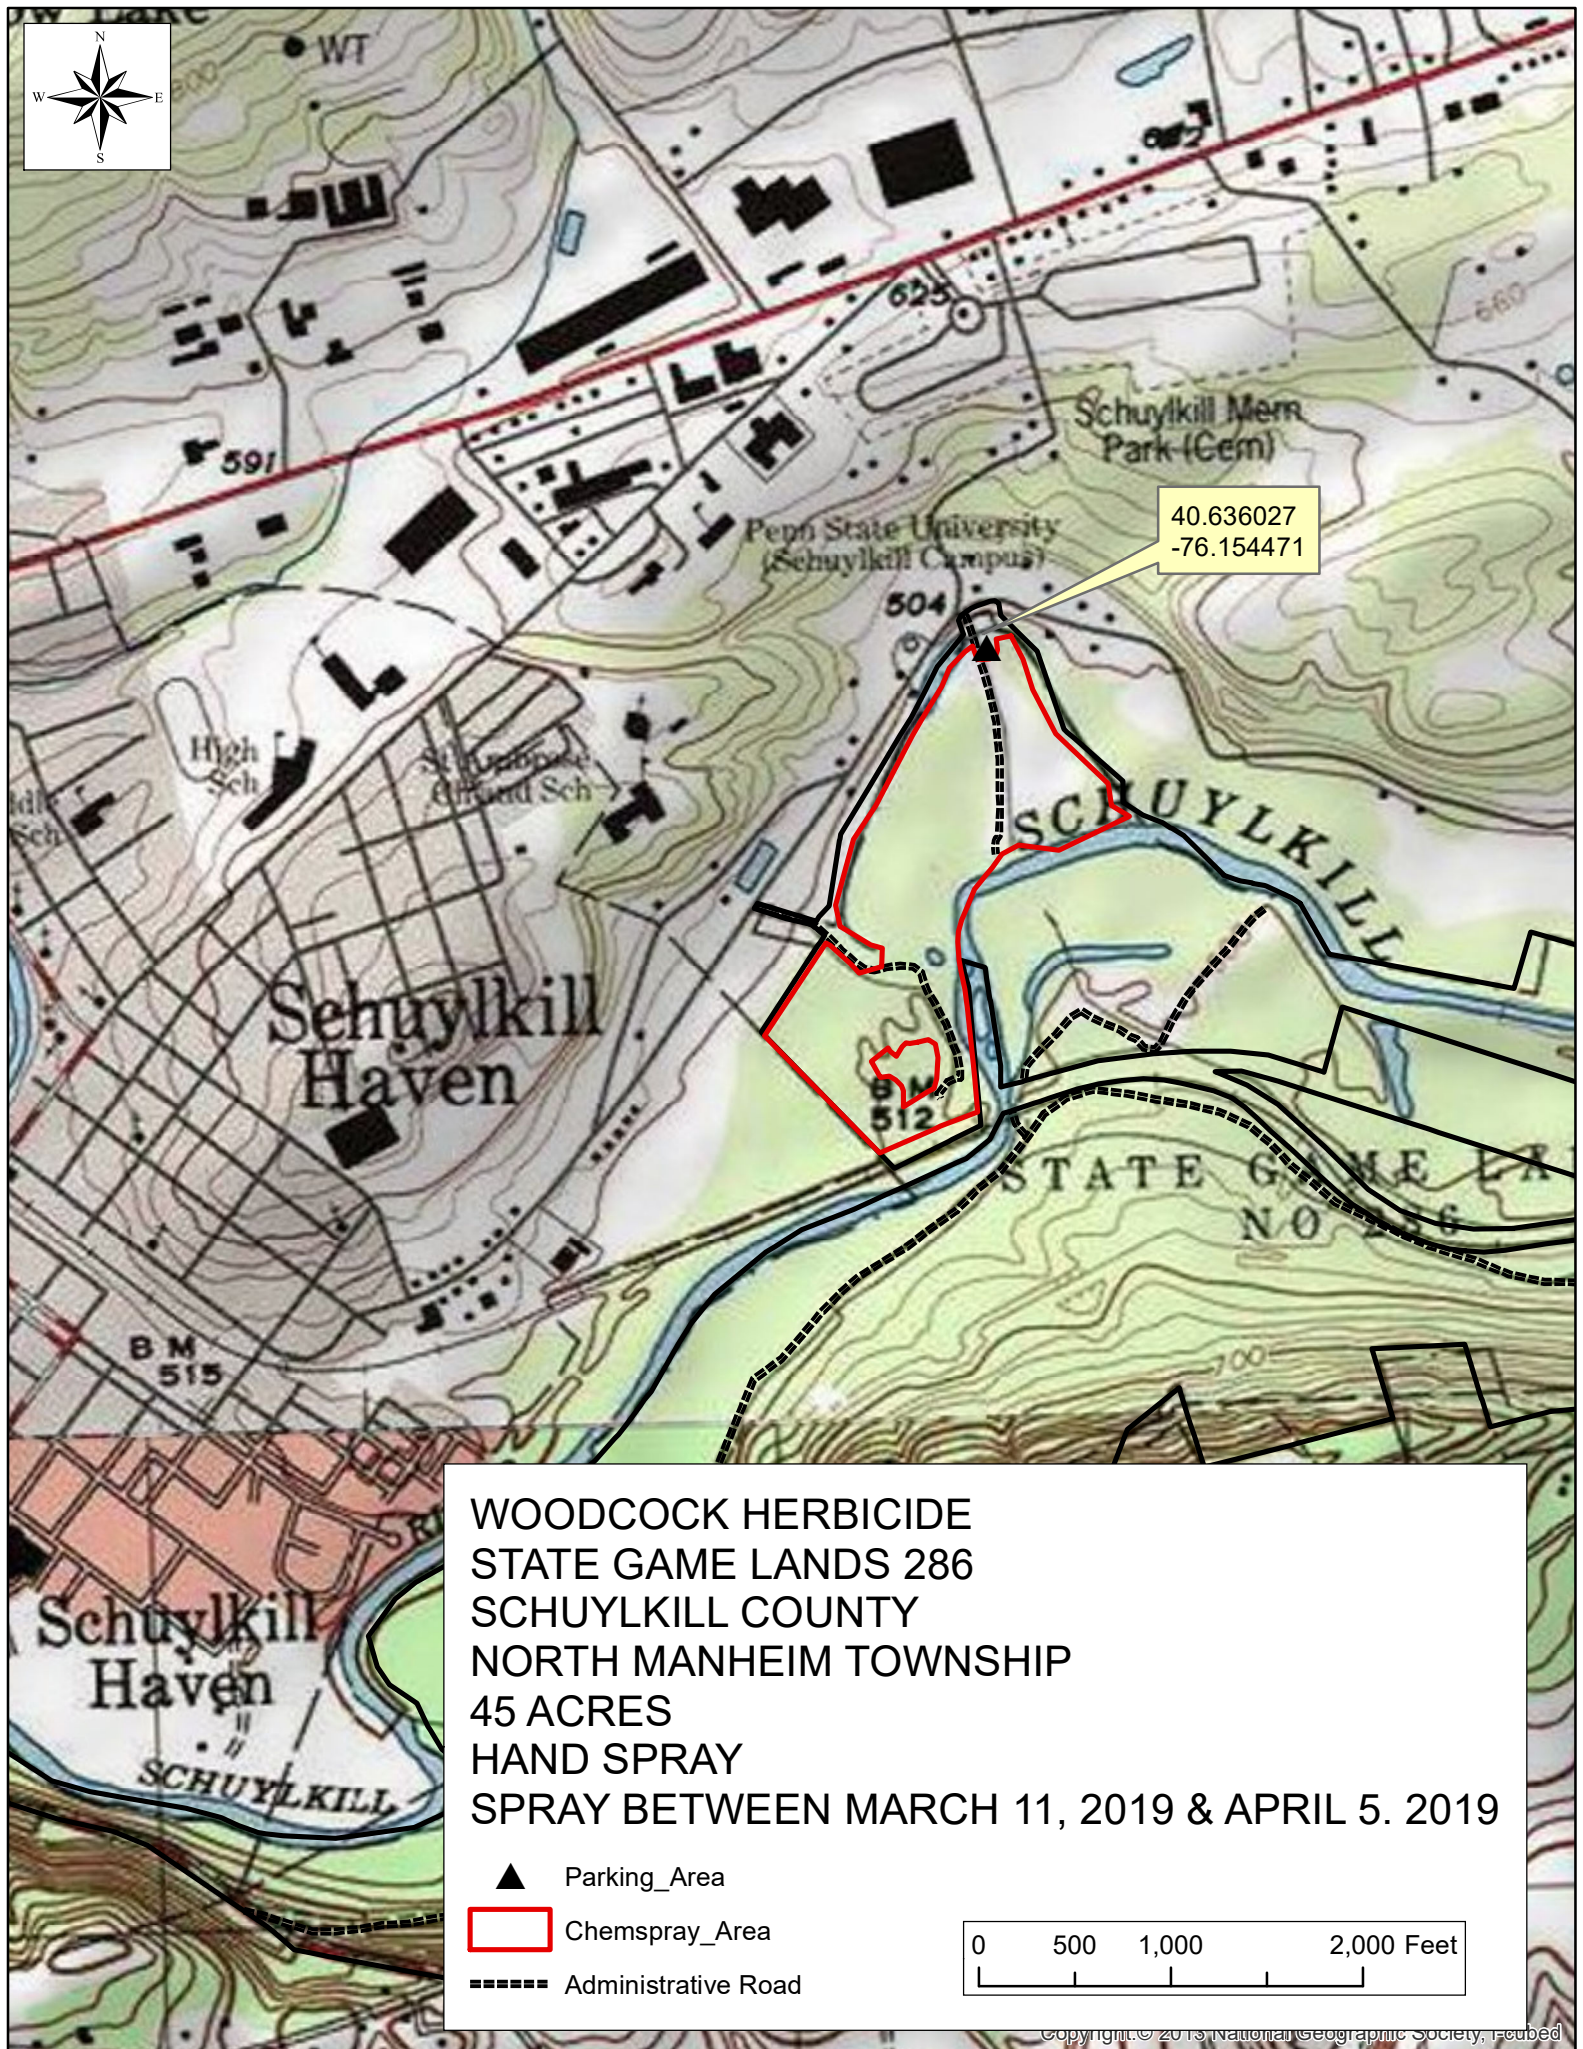

40.229772  
-76.504275

WILY TOO HERBICIDE  
STATE GAME LANDS 145  
LEBANON COUNTY  
SOUTH LONDONDERRY TOWNSHIP  
25 ACRES  
HAND SPRAY  
SPRAY BETWEEN MARCH 11, 2019 & APRIL 5, 2019

-  Chemspray\_Area
-  Administrative Road

WILY TOO HERBICIDE  
STATE GAME LANDS 145  
LEBANON COUNTY  
SOUTH LONDONDERRY TOWNSHIP  
25 ACRES  
HAND SPRAY  
SPRAY BETWEEN MARCH 11, 2019 & APRIL 5, 2019

-  Chemspray\_Area
-  Administrative Road

40.636027  
-76.154471

WOODCOCK HERBICIDE  
STATE GAME LANDS 286  
SCHUYLKILL COUNTY  
NORTH MANHEIM TOWNSHIP  
45 ACRES  
HAND SPRAY  
SPRAY BETWEEN MARCH 11, 2019 & APRIL 5. 2019

▲ Parking\_Area  
□ Chemspray\_Area  
----- Administrative Road

40.636027  
-76.154471

WOODCOCK HERBICIDE  
STATE GAME LANDS 286  
SCHUYLKILL COUNTY  
NORTH MANHEIM TOWNSHIP  
45 ACRES  
HAND SPRAY  
SPRAY BETWEEN MARCH 11, 2019 & APRIL 5, 2019

- ▲ Parking\_Area
- Chemspray\_Area
- Administrative Road