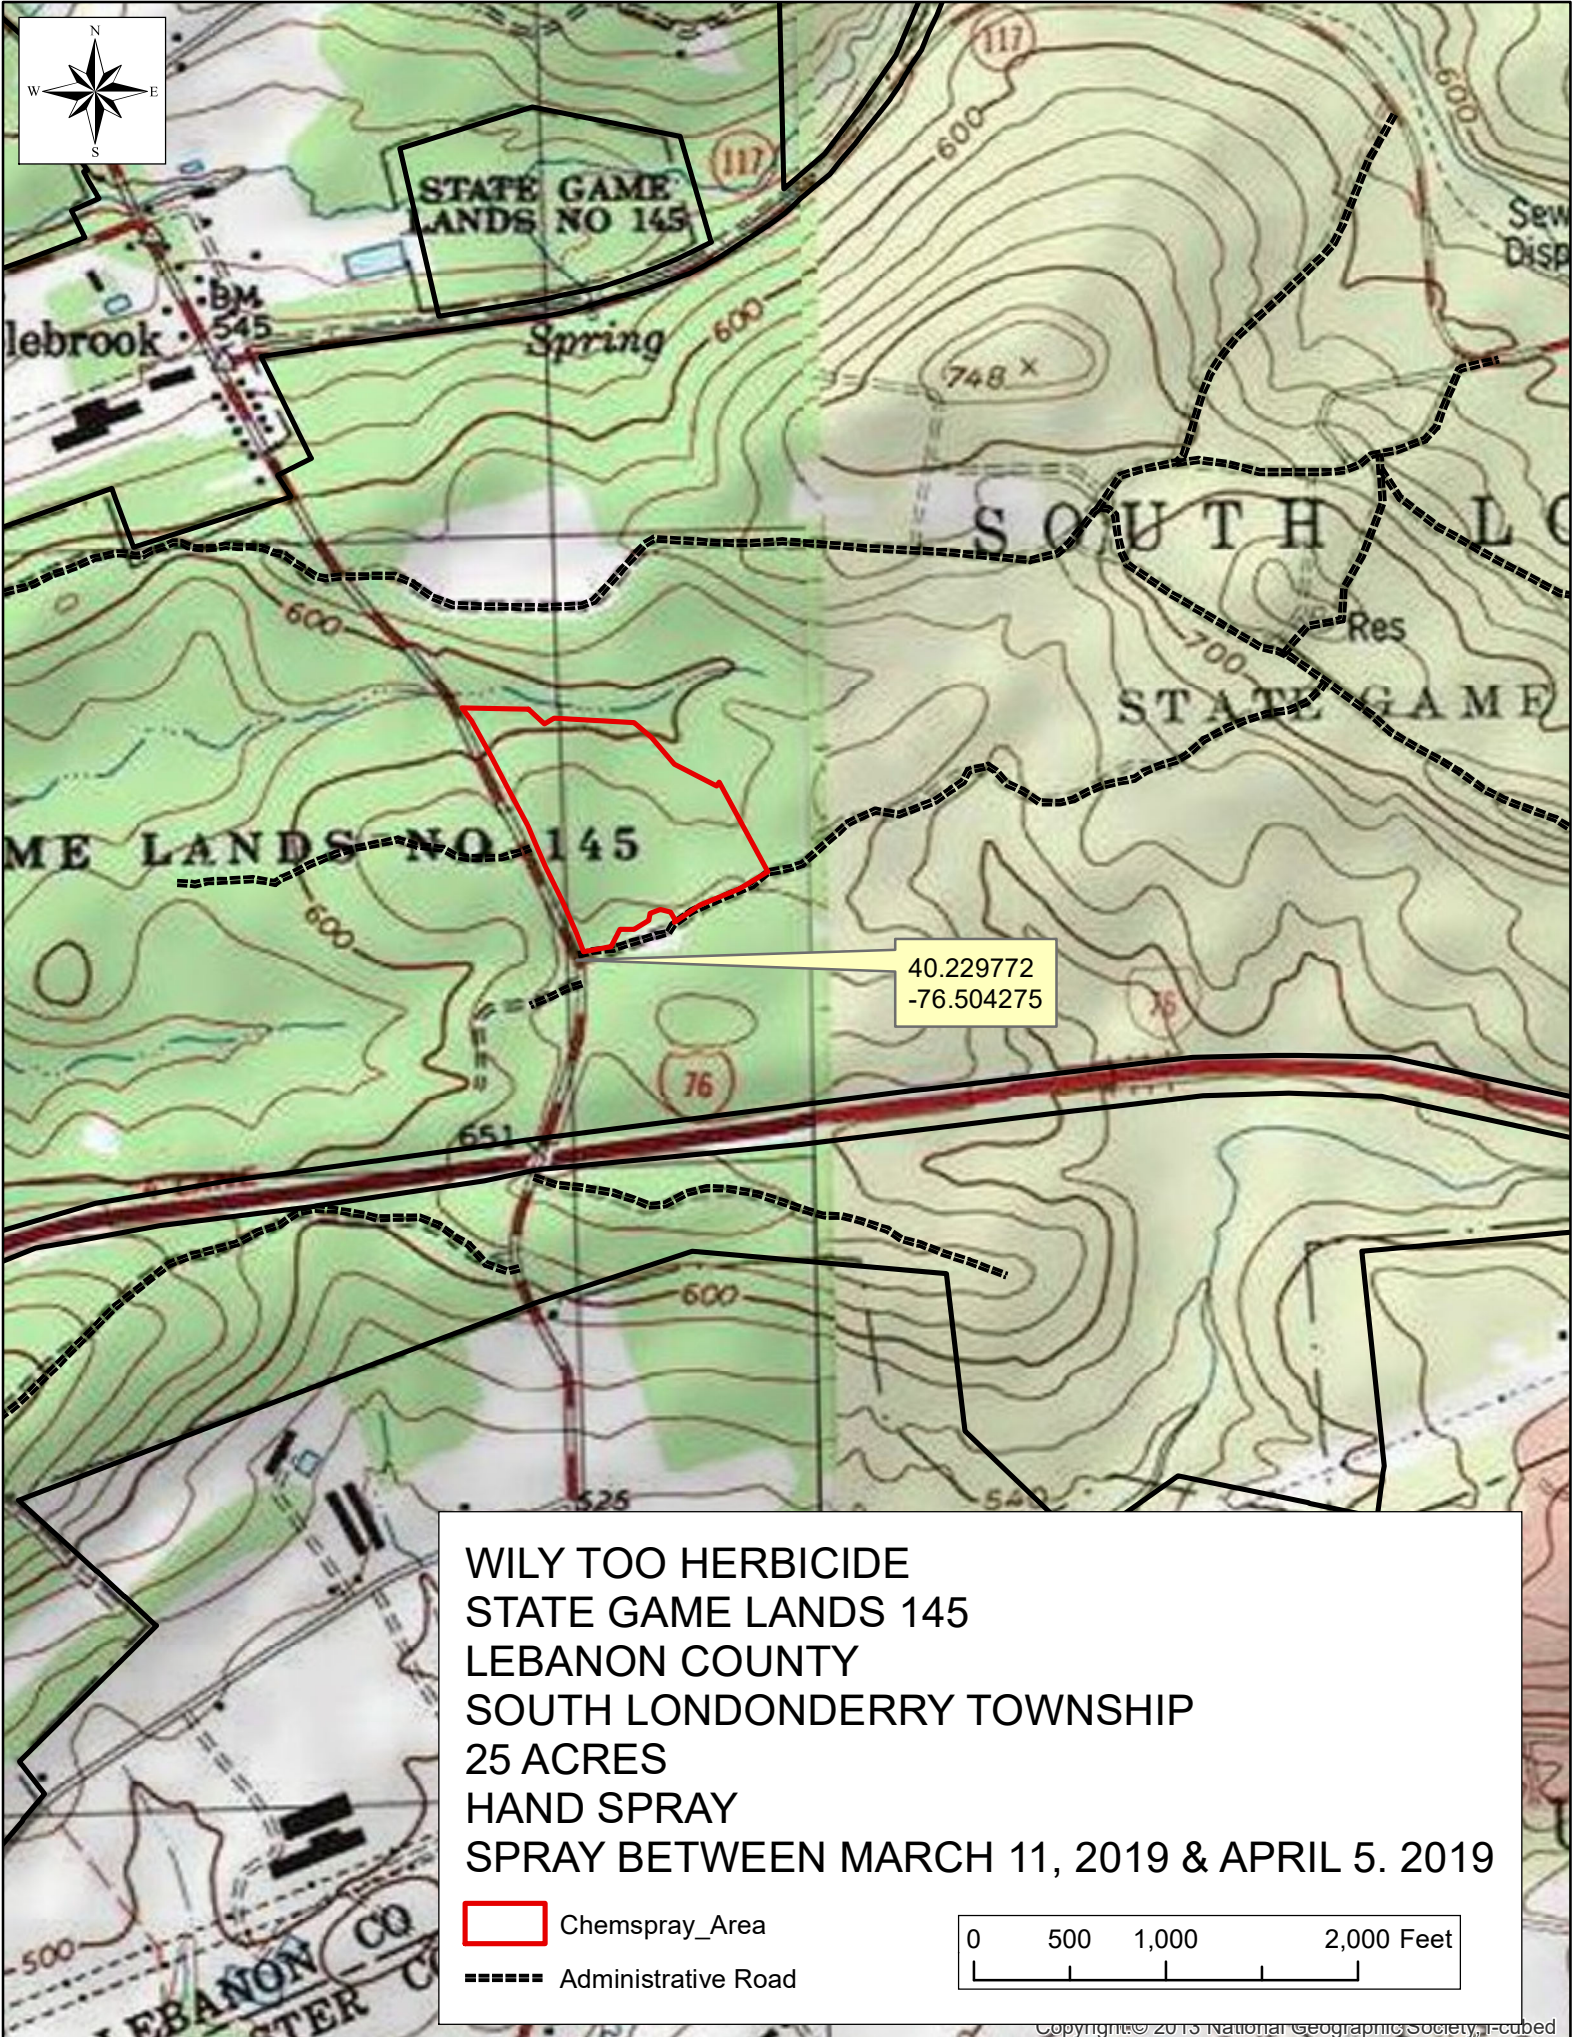

40.229772  
-76.504275

WILY TOO HERBICIDE  
STATE GAME LANDS 145  
LEBANON COUNTY  
SOUTH LONDONDERRY TOWNSHIP  
25 ACRES  
HAND SPRAY  
SPRAY BETWEEN MARCH 11, 2019 & APRIL 5, 2019

-  Chemspray\_Area
-  Administrative Road

WILY TOO HERBICIDE  
STATE GAME LANDS 145  
LEBANON COUNTY  
SOUTH LONDONDERRY TOWNSHIP  
25 ACRES  
HAND SPRAY  
SPRAY BETWEEN MARCH 11, 2019 & APRIL 5, 2019

-  Chemspray\_Area
-  Administrative Road

40.636027  
-76.154471

WOODCOCK HERBICIDE  
STATE GAME LANDS 286  
SCHUYLKILL COUNTY  
NORTH MANHEIM TOWNSHIP  
45 ACRES  
HAND SPRAY  
SPRAY BETWEEN MARCH 11, 2019 & APRIL 5. 2019

▲ Parking\_Area  
□ Chemspray\_Area  
----- Administrative Road

40.636027  
-76.154471

WOODCOCK HERBICIDE  
STATE GAME LANDS 286  
SCHUYLKILL COUNTY  
NORTH MANHEIM TOWNSHIP  
45 ACRES  
HAND SPRAY  
SPRAY BETWEEN MARCH 11, 2019 & APRIL 5, 2019

- ▲ Parking\_Area
- Chemspray\_Area
- Administrative Road