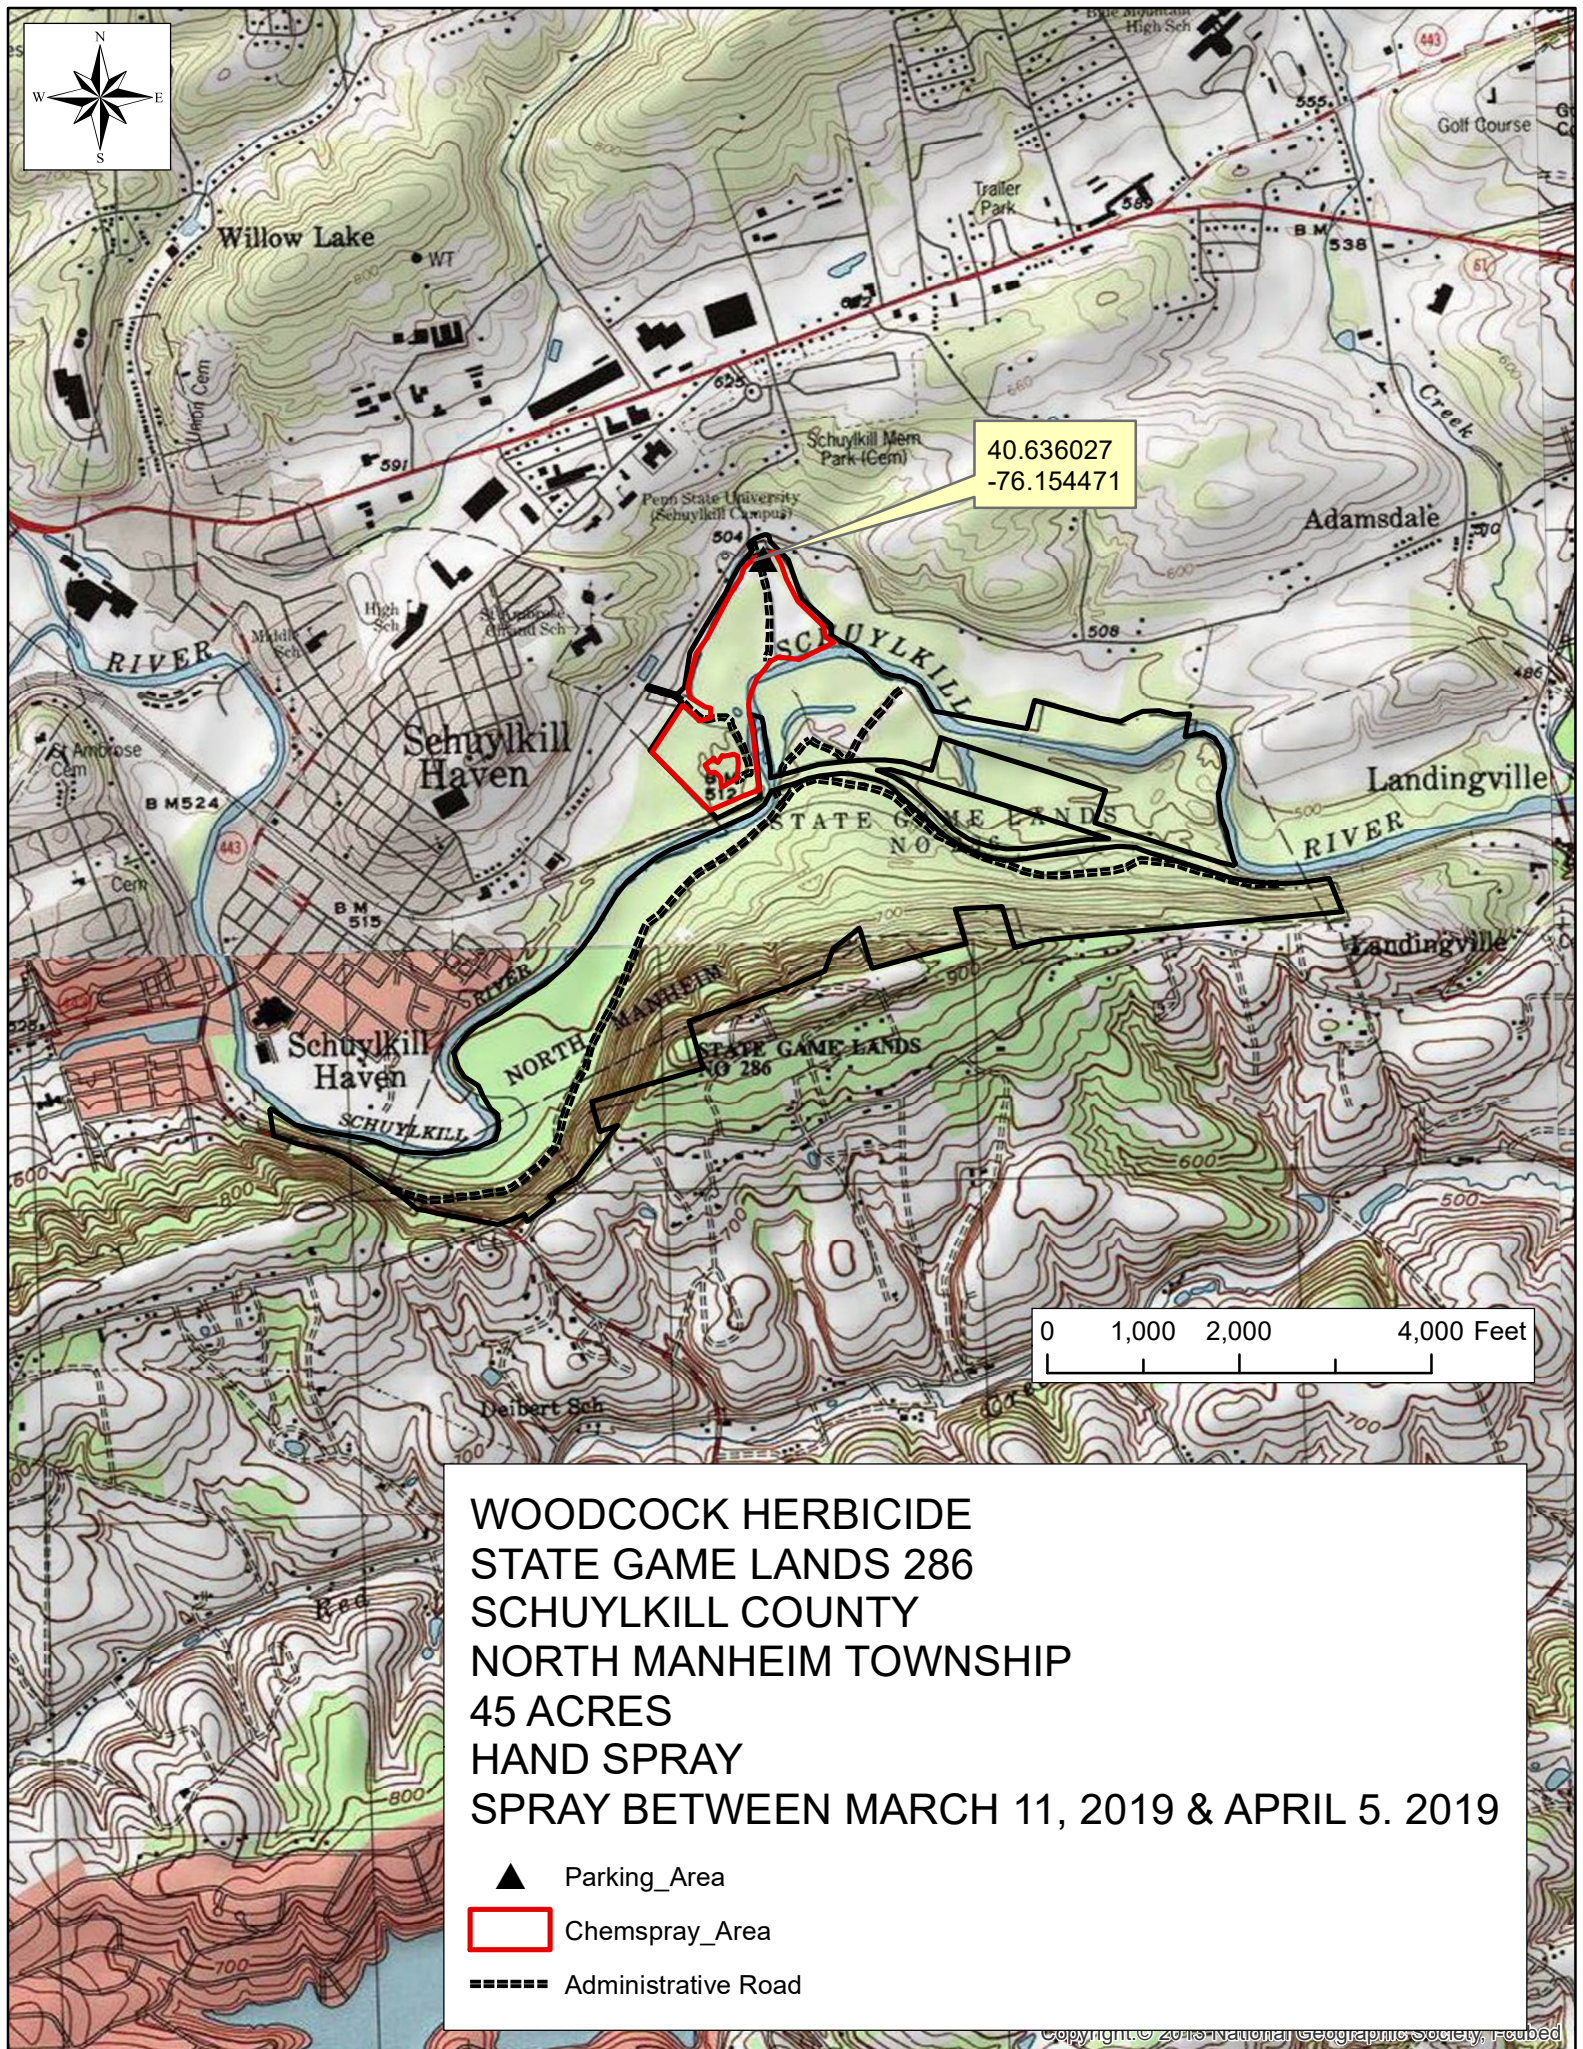

40.229772  
-76.504275

WILY TOO HERBICIDE  
STATE GAME LANDS 145  
LEBANON COUNTY  
SOUTH LONDONDERRY TOWNSHIP  
25 ACRES  
HAND SPRAY  
SPRAY BETWEEN MARCH 11, 2019 & APRIL 5, 2019

-  Chemspray\_Area
-  Administrative Road

WILY TOO HERBICIDE  
STATE GAME LANDS 145  
LEBANON COUNTY  
SOUTH LONDONDERRY TOWNSHIP  
25 ACRES  
HAND SPRAY  
SPRAY BETWEEN MARCH 11, 2019 & APRIL 5, 2019

-  Chemspray\_Area
-  Administrative Road

40.636027  
-76.154471

WOODCOCK HERBICIDE  
STATE GAME LANDS 286  
SCHUYLKILL COUNTY  
NORTH MANHEIM TOWNSHIP  
45 ACRES  
HAND SPRAY  
SPRAY BETWEEN MARCH 11, 2019 & APRIL 5. 2019

▲ Parking\_Area  
□ Chemspray\_Area  
----- Administrative Road

40.636027  
-76.154471

WOODCOCK HERBICIDE  
STATE GAME LANDS 286  
SCHUYLKILL COUNTY  
NORTH MANHEIM TOWNSHIP  
45 ACRES  
HAND SPRAY  
SPRAY BETWEEN MARCH 11, 2019 & APRIL 5, 2019

- ▲ Parking\_Area
- Chemspray\_Area
- Administrative Road